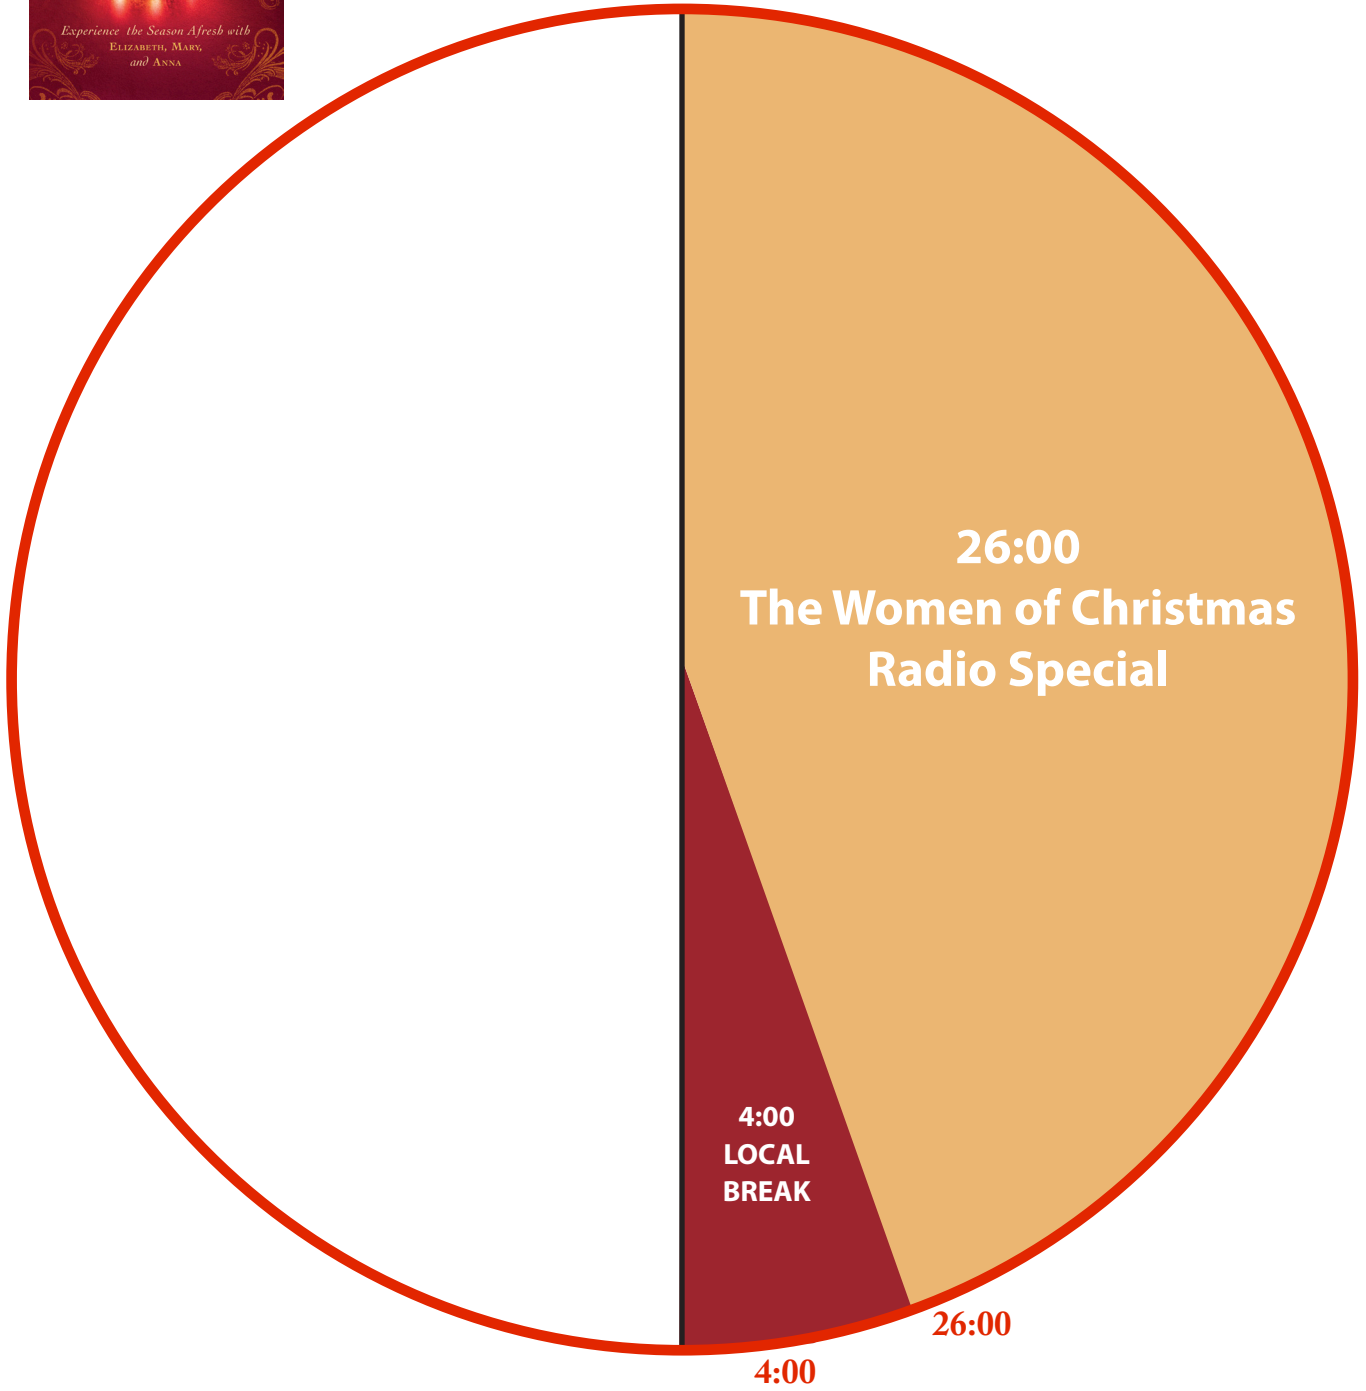

# THE WOMEN OF CHRISTMAS Radio Special Format Clock

**26:00 RUNNING TIME**  
**4:00 LOCAL BREAK TIME**  

---

**30:00 TOTAL**